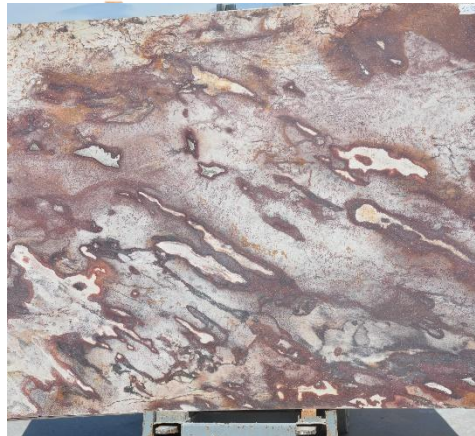

—● ARMANI GREY MARBLE

“Manufacturing such as polished, honed, thumbled, sandblasted, hammered, brushed and similar can be done in any size from 10cm to slab.”

—● AZUL MACAUBAS MARBLE

“Manufacturing such as polished, honed, thumbled, sandblasted, hammered, brushed and similar can be done in any size from 10cm to slab.”

—● BLACK LEOPAR MARBLE

“Manufacturing such as polished, honed, thumbled, sandblasted, hammered, brushed and similar can be done in any size from 10cm to slab.”

—● BLACK PEARL MARBLE

“Manufacturing such as polished, honed, thumbled, sandblasted, hammered, brushed and similar can be done in any size from 10cm to slab.”