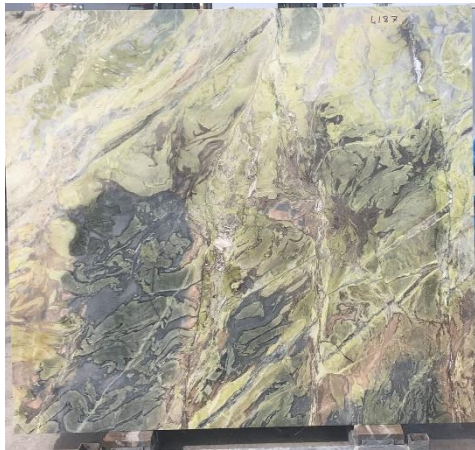

FUSION MARBLE

"Manufacturing such as polished, honed, thumblend, sandblasted, hammered, brushed and similar can be done in any size from 10cm to slab."