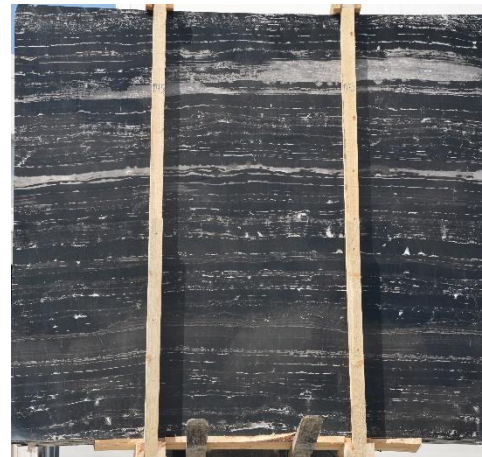

—● SILVER DRAGON MARBLE

“Manufacturing such as polished, honed, thumbled, sandblasted, hammered, brushed and similar can be done in any size from 10cm to slab.”