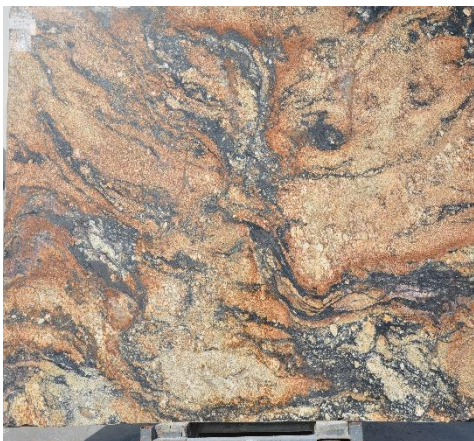

● LIGHT EMPERADOR MARBLE

"Manufacturing such as polished, honed, thumbled, sandblasted, hammered, brushed and similar can be done in any size from 10cm to slab."

● LIGHT PIETRA MARBLE

"Manufacturing such as polished, honed, thumbled, sandblasted, hammered, brushed and similar can be done in any size from 10cm to slab."

● LUNA MARBLE

"Manufacturing such as polished, honed, thumbled, sandblasted, hammered, brushed and similar can be done in any size from 10cm to slab."

● MAGMA GOLD MARBLE

"Manufacturing such as polished, honed, thumbled, sandblasted, hammered, brushed and similar can be done in any size from 10cm to slab."